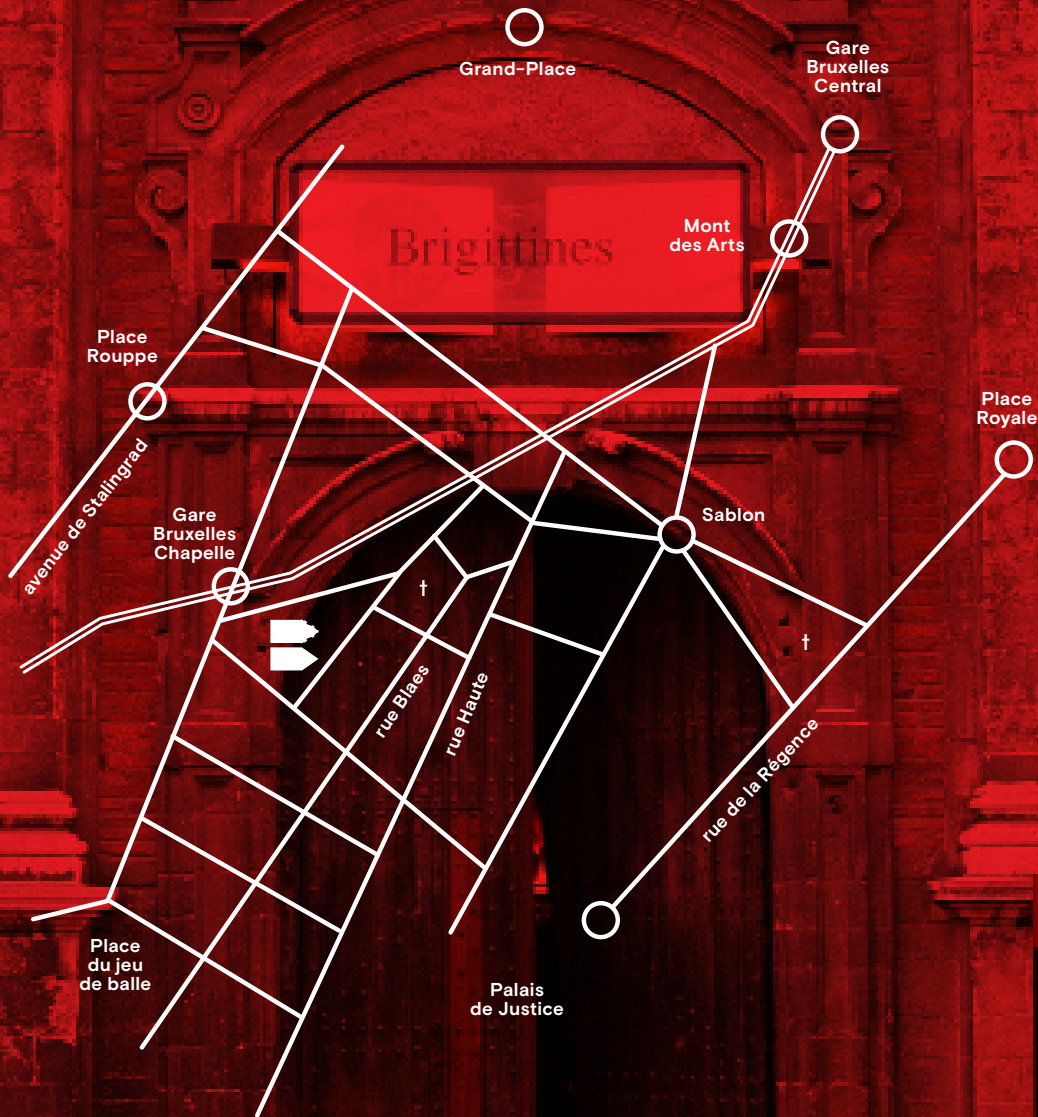

15 days before the event.

CONTACT

events@brigitfines.be
02 213 86 10

**Petite rue des Brigitfines
1000 Bruxelles
www.brigitfines.be**

The room plans are available
on our website

DESIGN — PAM & JENNY

PHOTOS — PIERRE WACHHOLDER, JOEY MANGASER