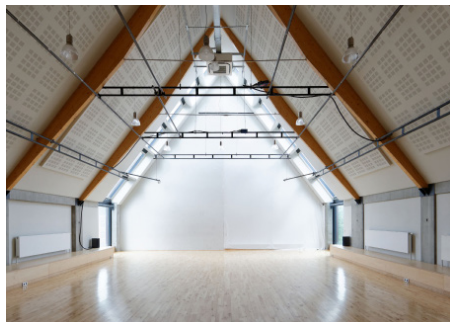

With or without bleachers, the Chapel is ideal for conferences and seminars, banquets, weddings, walking dinners and cocktail parties, product launches etc.

THE HALL

A modern, translucent Hall

The hall of the modern Chapel is made of glazed panels, offering a 180 square meters space. It comes with its professional kitchen, bar and outside terrace.

The modern, minimalist space will prove an ideal setting for cocktails, birthdays and company events.

THE MEZZO

A cosy area

The Mezzo area situated on the second floor of the modern chapel offers an intimate and cosy atmosphere. With its incredible acoustics, it is ideal for private concerts, conferences, film projections, work sessions, etc.

Its removable walls will allow you to choose to overlook Brussels or to completely obscure the room.

THE STUDIO

A light-drenched room

Situated on the fourth floor of the modern Chapel, the Studio enjoys unparalleled views over Brussels. The 150 square meters, sun-drenched space boasts a magnificent wooden floor that your guests will adore and that reflects the friendly and warm atmosphere of your event.